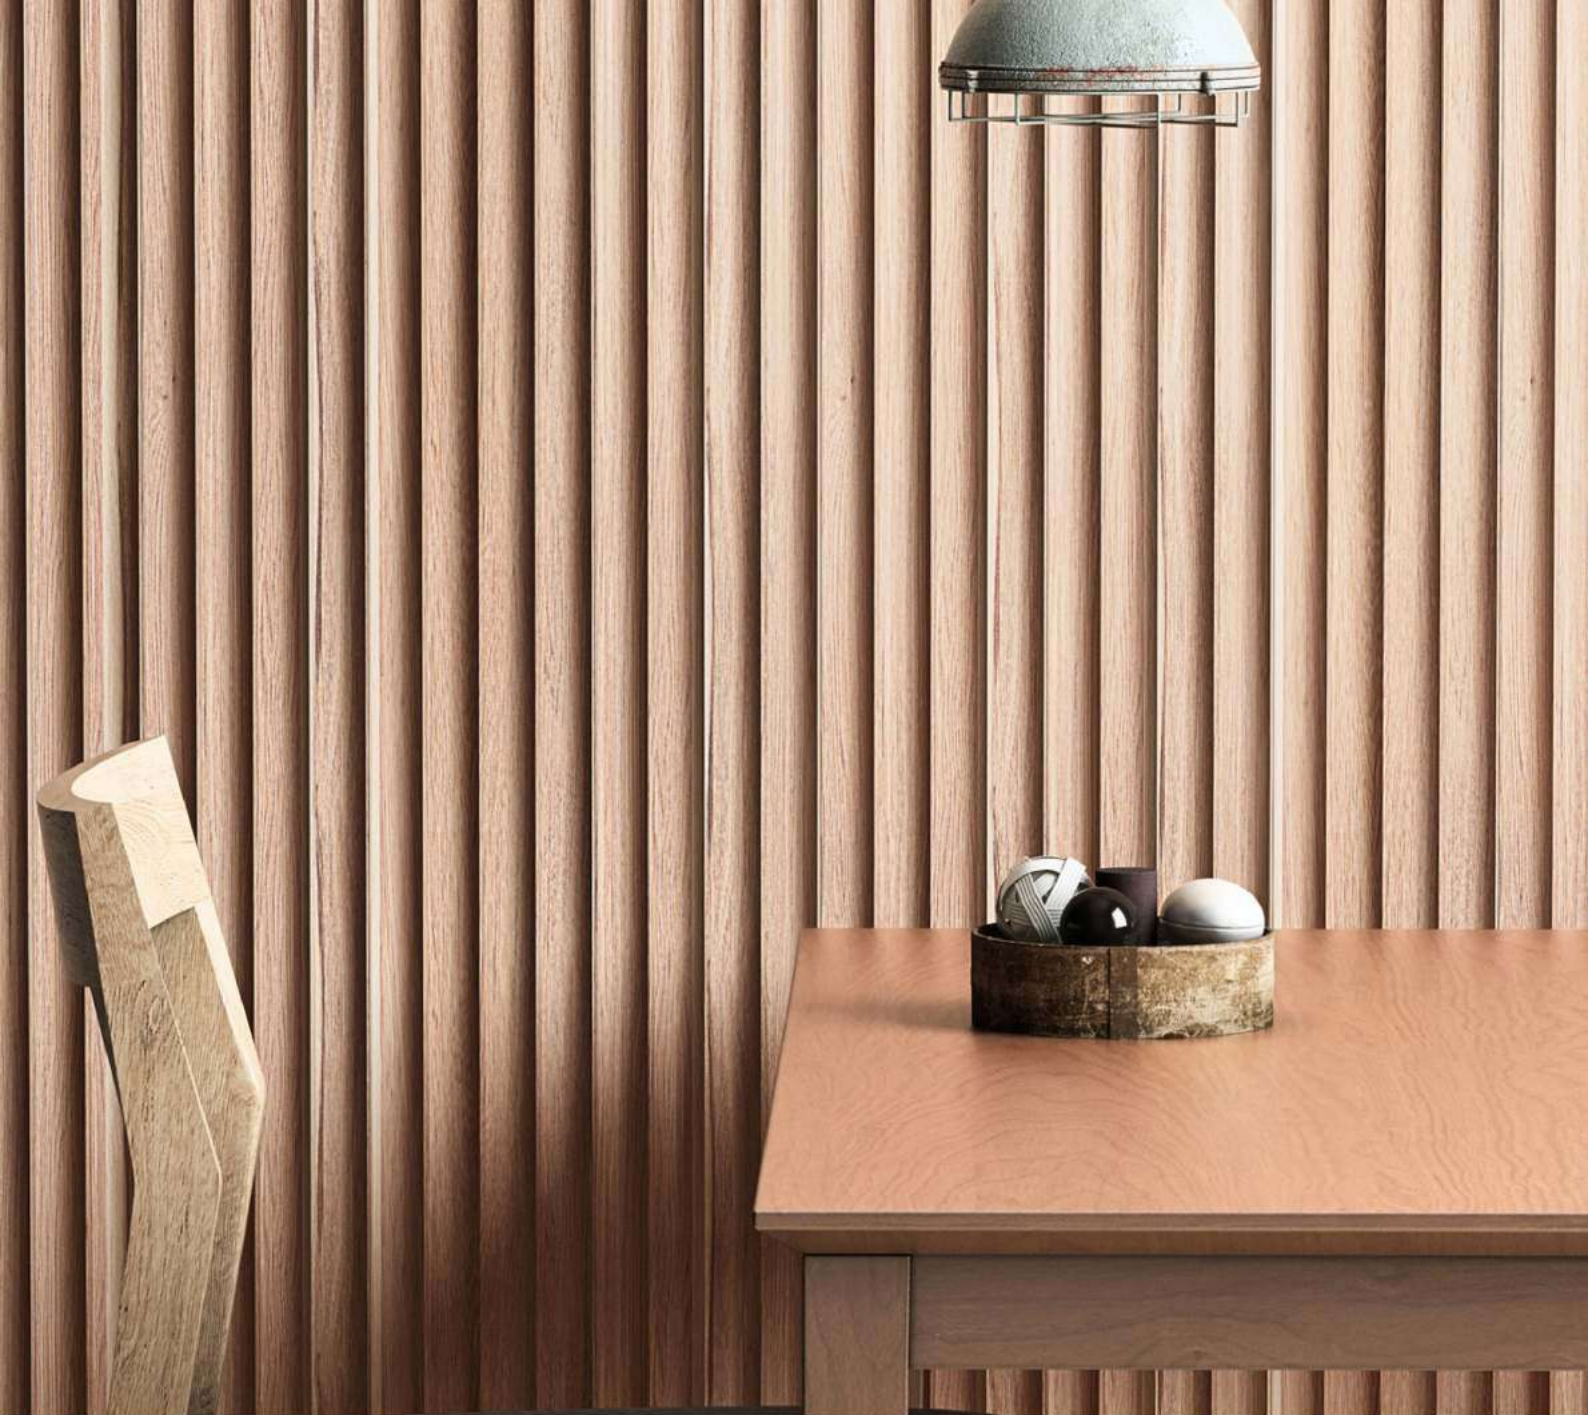

31007 Tobacco
Panel Size 130.5*2745mm
Area ~3.85ft²

31009 Oak Honey

Panel Size 130.5*2745mm

Area ~3.85ft²

31012 Glacier Grey

Panel Size 130.5*2745mm

Area ~3.85ft²

31013 Ultimate Grey