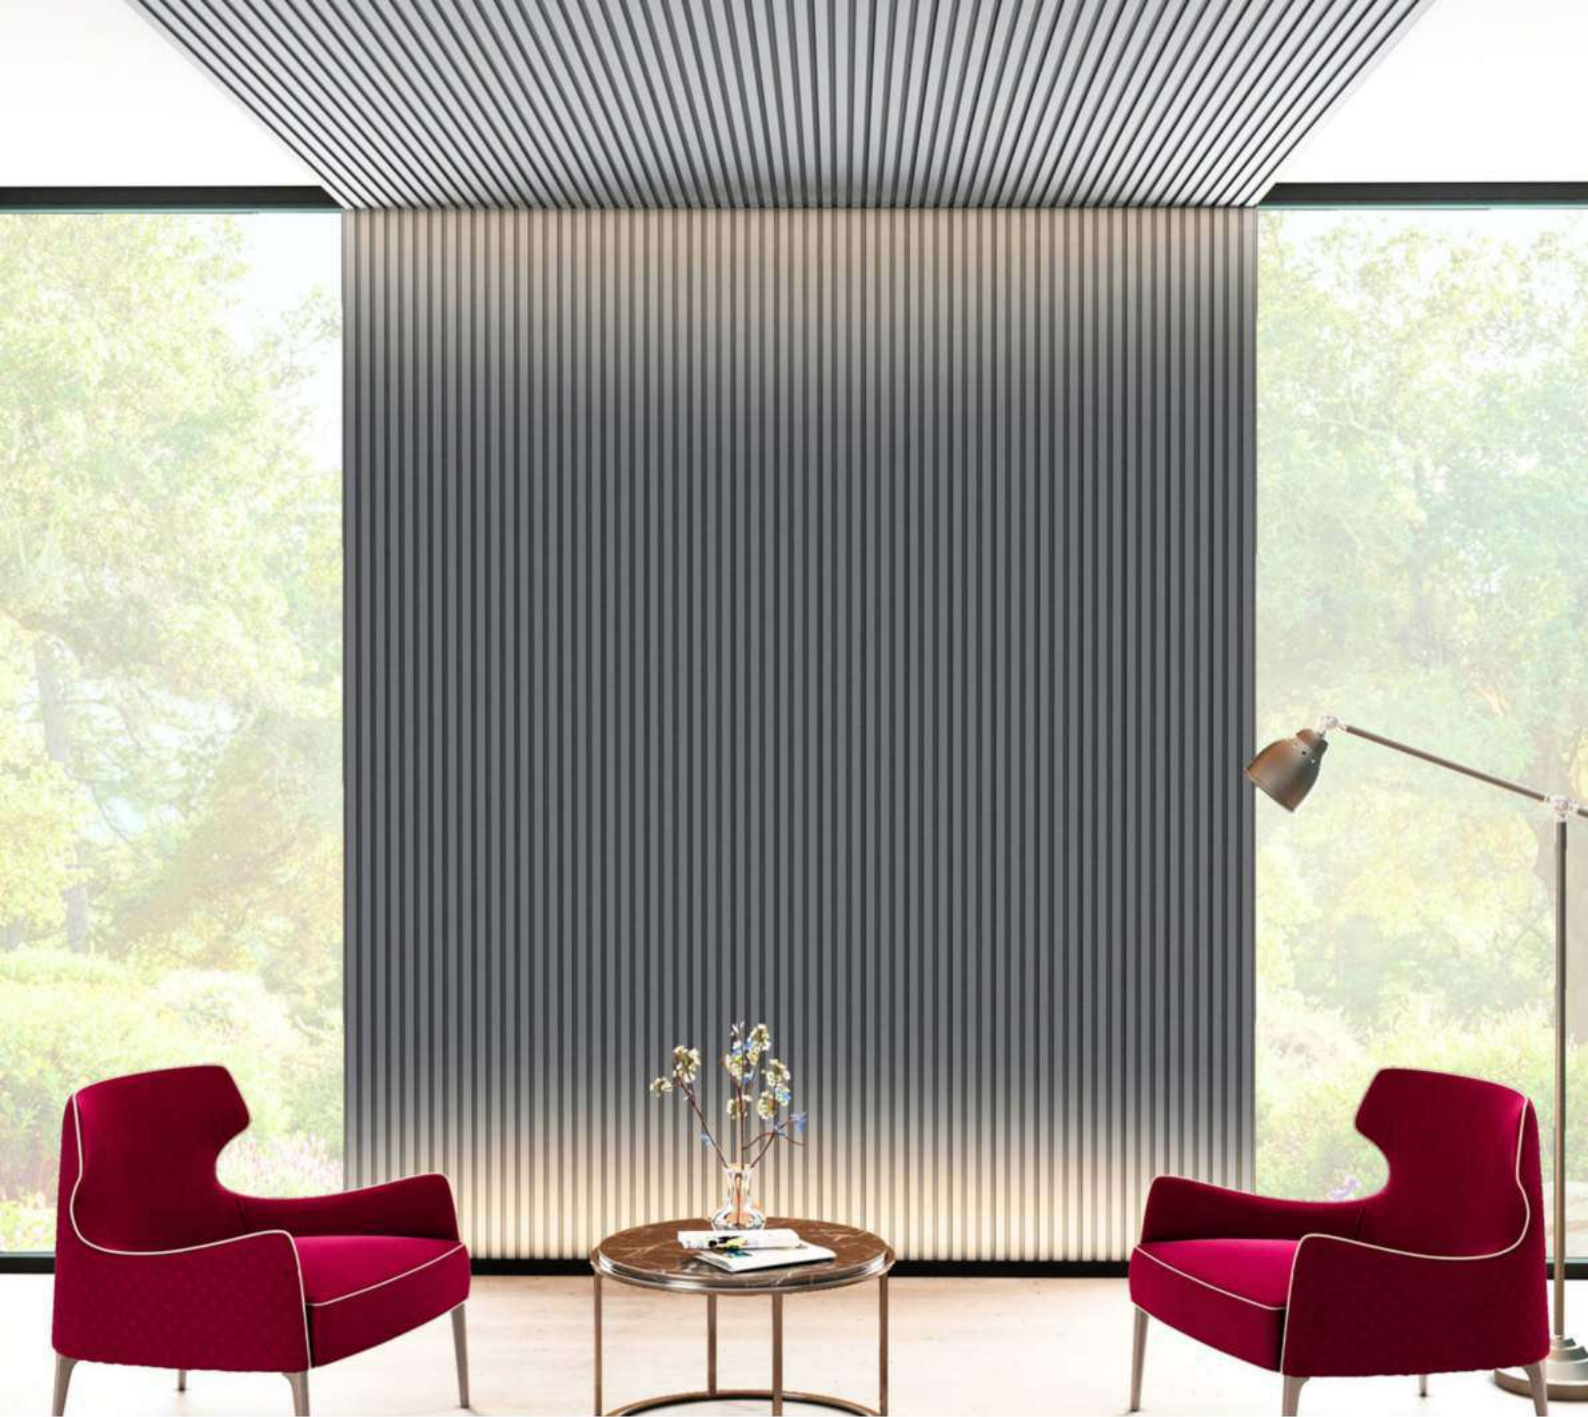

1009 Oak Honey

Panel Size 130.5*2745mm

Area ~3.85ft²

1010 White
Panel Size 130.5*2745mm
Area ~3.85ft²

1011 Beige
Panel Size 130.5*2745mm
Area ~3.85ft²

1012 Glacier Grey

Panel Size 130.5*2745mm

Area ~3.85ft²