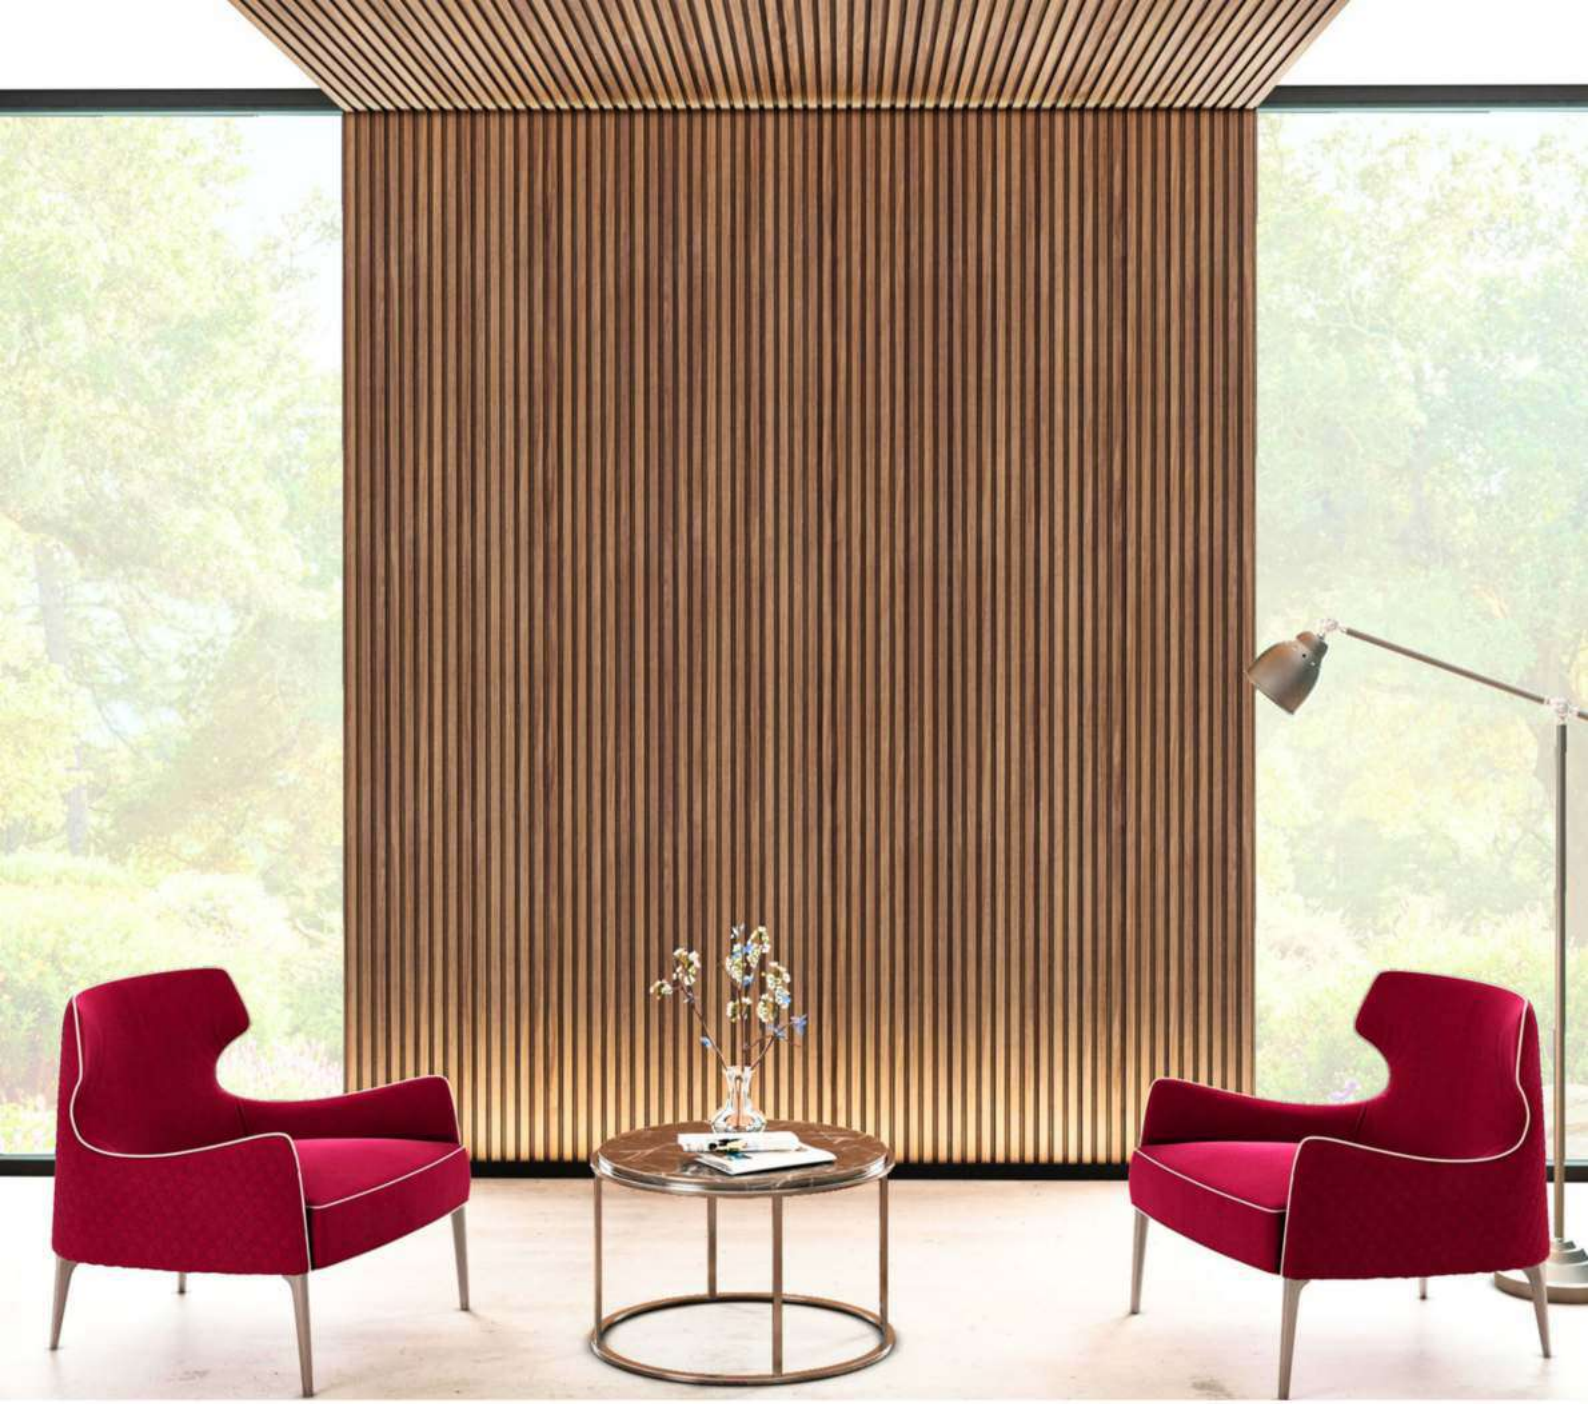

MODERN AND
CREATIVE

1001 Teak
Panel Size 130.5*2745mm
Area ~3.85ft²

1002 Grey Walnut

Panel Size 130.5*2745mm

Area ~3.85ft²

1003 Smoked Ash
Panel Size 130.5*2745mm
Area ~3.85ft²

1004 Walnut
Panel Size 130.5*2745mm
Area ~3.85ft²