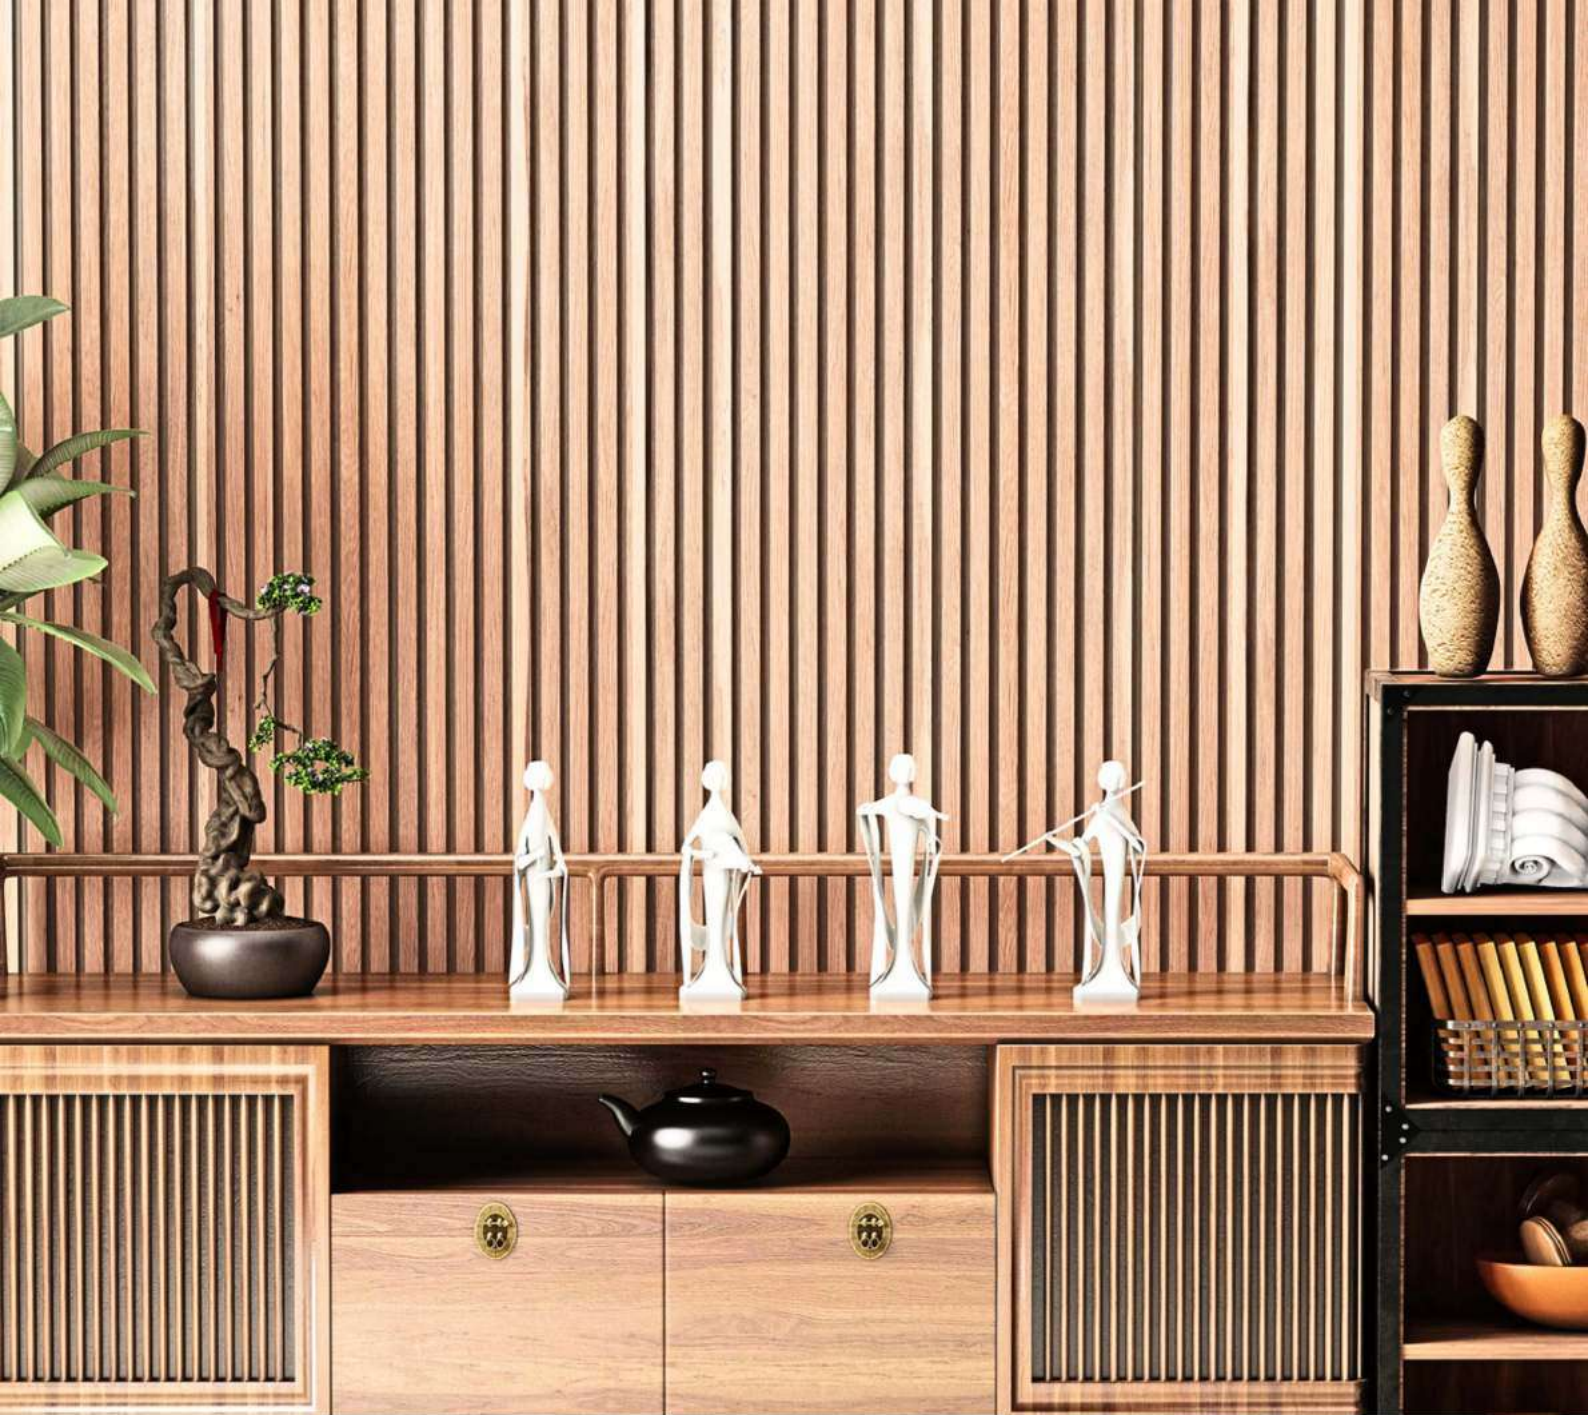

1009 Oak Honey
Panel Size 130.5*2745mm
Area ~3.85ft²

1010 White
Panel Size 130.5*2745mm
Area ~3.85ft²

1011 Beige

Panel Size 130.5*2745mm

Area ~3.85ft²

1012 Glacier Grey

Panel Size 130.5*2745mm

Area ~3.85ft²